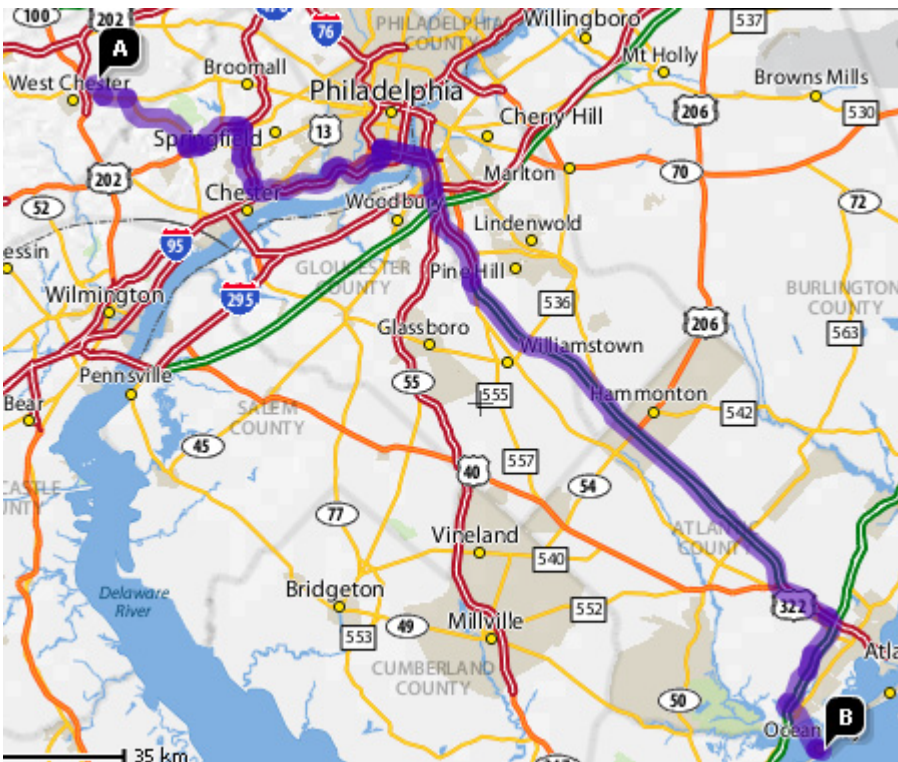

## Directions to the Ocean City Music Pier

801 Boardwalk, Ocean City, NJ

From Fugett MS:

500 ELLIS LN, WEST CHESTER , PA

- Start at 500 ELLIS LN, WEST CHESTER going toward BOX ELDER DR - go 1.1 mi
- Bear LEFT on WEST CHESTER PIKE(PA-3 E) - go 1.8 mi
- Turn RIGHT on PA-352 - go 6.2 mi
- Turn RIGHT on N PENNELL RD(PA-452) - go 0.4 mi
- Turn LEFT on US-1 - go 0.9 mi
- Take ramp toward SPRINGFIELD/US-1 - go 0.3 mi
- Bear RIGHT on US-1 N - go 3.1 mi
- Take the PLYMOUTH MTG/I-476/CHESTER exit onto I-476 S - go 5.0 mi
- Take the PHILADELPHIA/I-95 LEFT exit onto I-95 N - go 10.3 mi
- Take exit #17/ PATTISON AVE/PA-611/BROAD STREET onto S BROAD ST(PA-611 N) - go 1.1 mi
- Turn RIGHT to take ramp onto I-76 E toward WALT WHITMAN BRIDGE (Portions toll) - go 5.6 mi
- Continue on RT-42 S - go 7.7 mi
- Continue on ATLANTIC CITY EXPY (Toll applies) - go 36.6 mi
- Take exit #7S onto GARDEN STATE PKY S toward SOUTH GARDEN STATE PARKWAY (Toll applies) - go 7.4 mi
- Take exit #30/SOMERS POINT/RT-52/ OCEAN CITY onto RT-52 (Portions toll) - go 4.3 mi
- Continue on E 9TH ST - go < 0.1 mi
- Turn LEFT on WESLEY AVE - go 0.1 mi
- Turn RIGHT on E 8TH ST - go 0.3 mi
- Turn RIGHT on BOARDWALK - go < 0.1 mi
- Arrive at 801 BOARDWALK, OCEAN CITY, on the LEFT

Full Trip

Ocean City