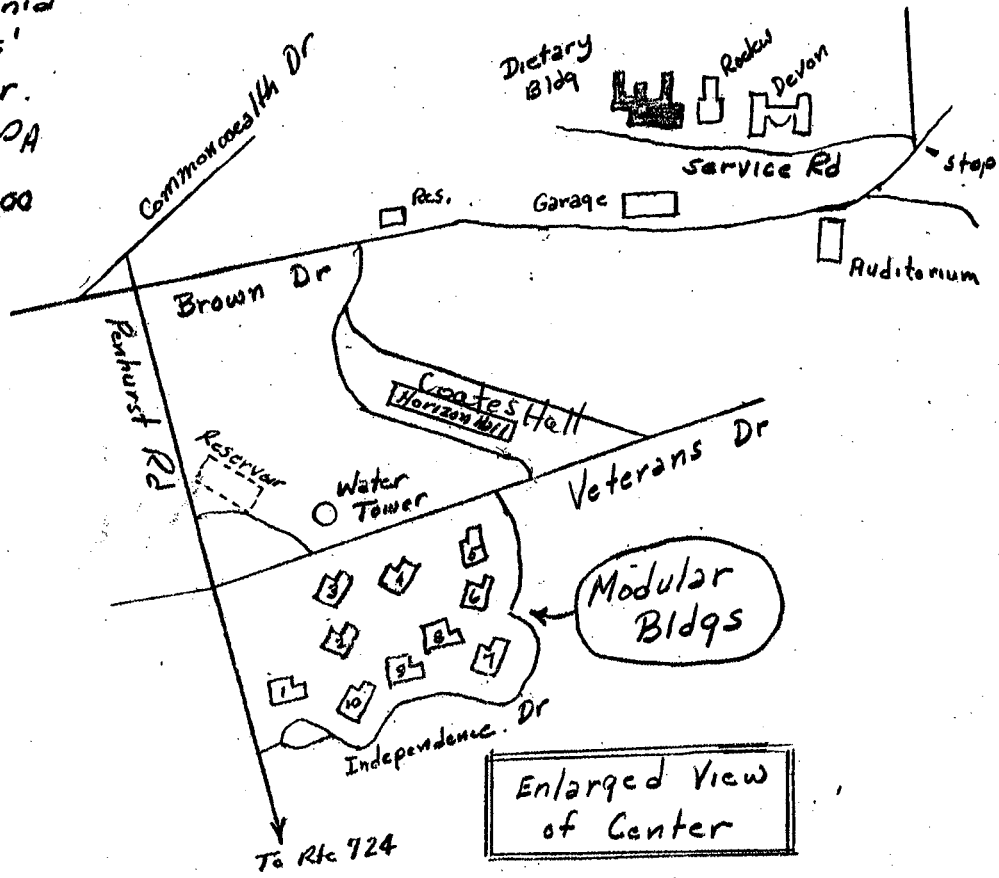

Pennsylvania  
Veterans'  
Center.  
Spring City, PA  
(610) 948-2400

To Pottstown  
& Rte 100

Take Rt. 724 to Bridge St.

(Wawa, CVS, minimarket, trucking company on corners)

Make right onto Bridge St.

Go 2 blocks. - Church on right.

Make left onto Penhurst Rd.

Go up hill & you will be on the grounds of SE Veterans

Look for water tower.

Make right onto Veterans Dr.

Coates Hall (formally Horizon Hall) will be on left. Look for large flagpole.