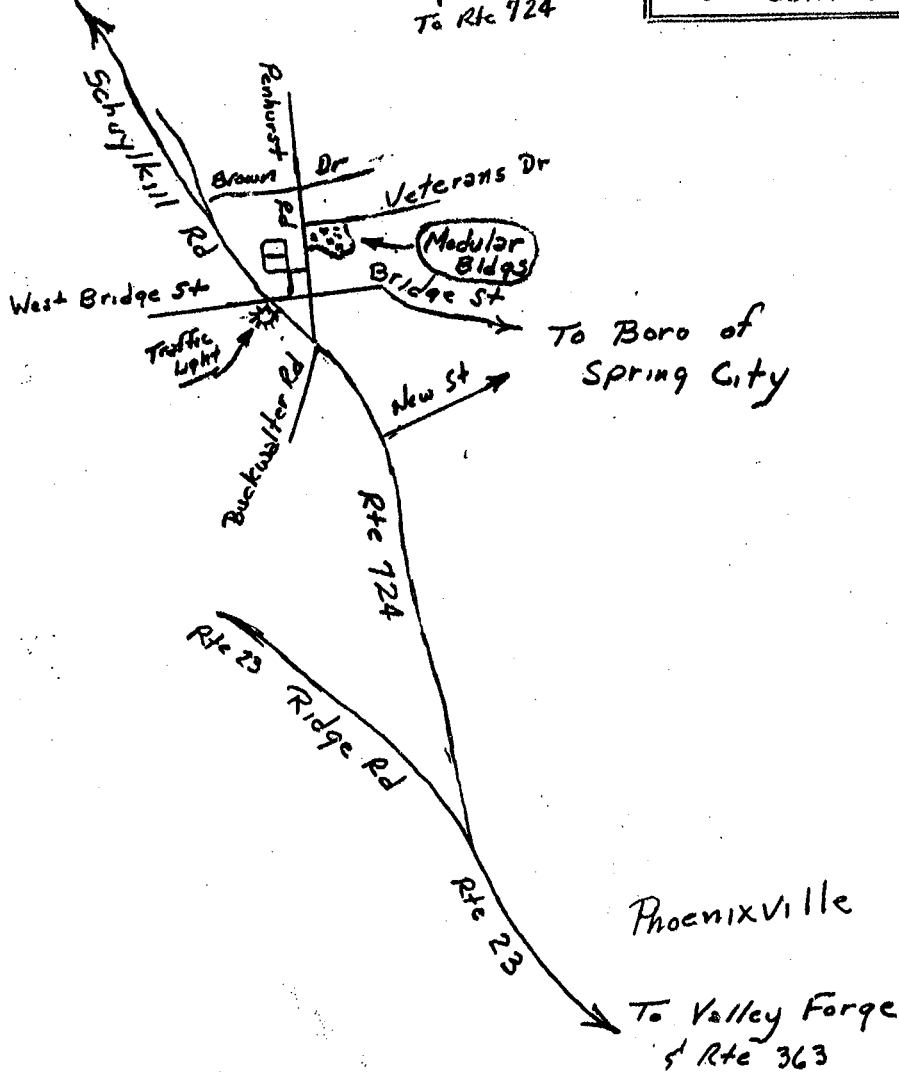

Pennsylvania  
Veterans'  
Center.  
Spring City, PA  
(610) 948-2400

To Pottstown  
& Rte 100

Take Rt. 724 to Bridge St.

(Wawa, CVS, minimarket, trucking company on corners)

Make right onto Bridge St.

Go 2 blocks. - Church on right.

Make left onto Penhurst Rd.

Go up hill & you will be on the grounds of SE Veterans

Look for water tower.

Make right onto Veterans Dr.

Coates Hall (formally Horizon Hall) will be on left. Look for large flagpole.